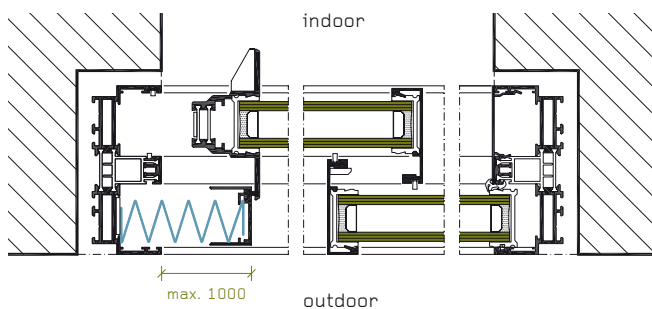

Characteristics

Systems	Sky-Frame 2 and Sky-Frame 3
Material	Polyester and Vectran
Width (maximum)	1 m
Height (maximum)	2.9 m

Horizontal section 1:5

Side wall fixture, closed insect screen

Horizontal section 1:5

Side wall fixture, open insect screen

Vertical section 1:5

Ceiling and floor fixture

SKY-FRAME

Swiss made.

www.sky-frame.ch