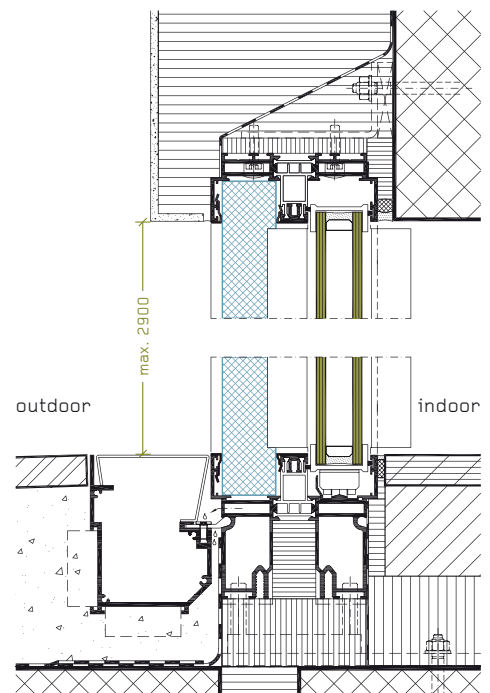

Frameless and retrofittable
When it is not in use, it is concealed away elegantly in a recess in the frame. Openings of up to a metre can be covered completely. The insect screen can be installed into existing Sky-Frame sliding window systems at any time.

Sky-Frame insect screen

Sky-Frame's insect screen combines breathtaking views with comfortable living. Tension cords made from heavy-duty Vectran and system integration ensure maximum stability and weather resistance.

Characteristics

Systems	Sky-Frame 2 and Sky-Frame 3
Material	Polyester and Vectran
Width (maximum)	1 m
Height (maximum)	2.9 m

Horizontal section 1:5

Side wall fixture, closed insect screen

Horizontal section 1:5

Side wall fixture, open insect screen

Vertical section 1:5

Ceiling and floor fixture

SKY-FRAME

Swiss made.

www.sky-frame.ch