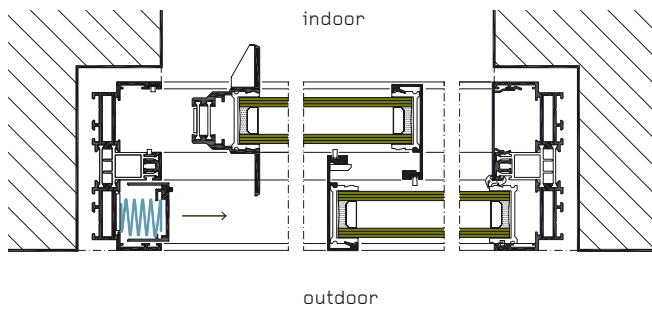

Frameless and retrofittable
When it is not in use, it is concealed away elegantly in a recess in the frame. Openings of up to a metre can be covered completely. The insect screen can be installed into existing Sky-Frame sliding window systems at any time.

Sky-Frame insect screen

Sky-Frame's insect screen combines breathtaking views with comfortable living. Tension cords made from heavy-duty Vectran and system integration ensure maximum stability and weather resistance.

Characteristics

Systems	Sky-Frame 2 and Sky-Frame 3
Material	Polyester and Vectran
Width (maximum)	1 m
Height (maximum)	2.9 m

Horizontal section 1:5

Side wall fixture, closed insect screen

Horizontal section 1:5